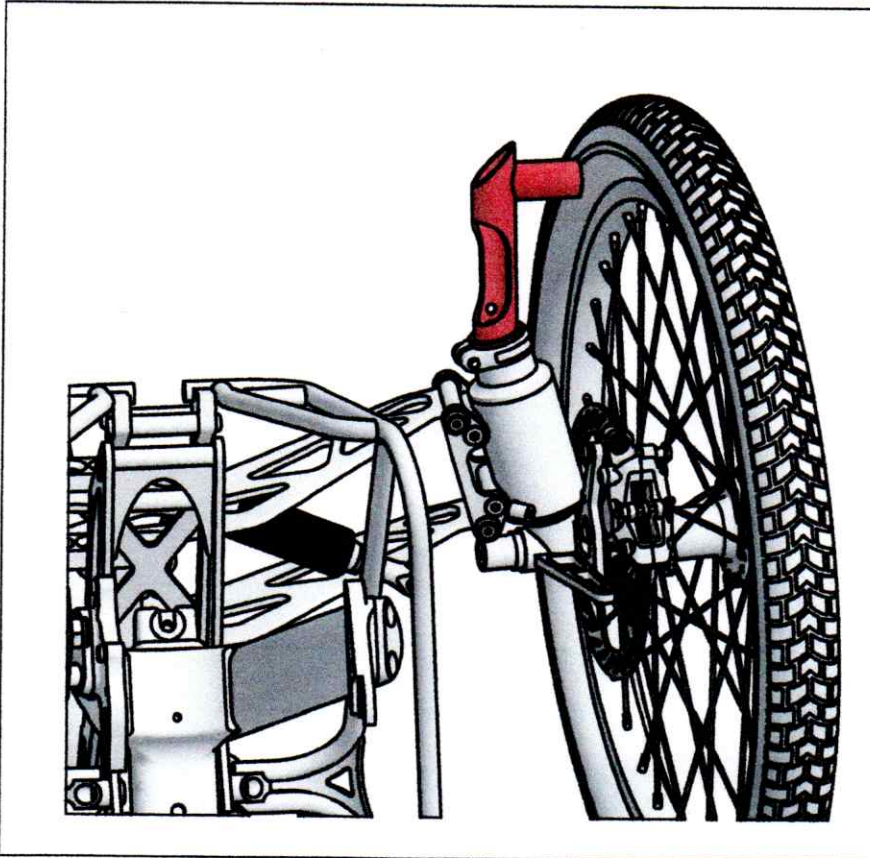

# TRIKE - MULTI MOUNT

BILL OF MATERIAL		
ITEM	DESCRIPTION	QTY
1	MULTI MOUNT	1
2	SCREW M6 x 35	1